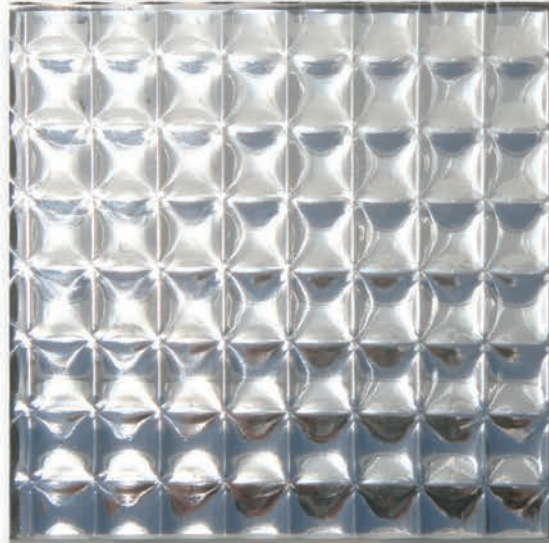

ADG
architectural
DECORATIVE GLASS

Textured Mirror Collection

At ADG, we know that great design is about more than just aesthetics, it's about creating spaces that inspire and endure.

That's why our textured glass collection made using exclusive decorative finishes is crafted to bring beauty, sustainability, and innovation to the market. Whether you're an architect, interior designer, custom home-builder or flat glass professional, our moisture-resistant mirror paint and nature-inspired textures offer stylish, practical solutions that will enhance any space. From luxury renovations to new builds, our grout-free glass surfaces and ceramic frit printed enclosures create seamless designs that balance privacy, light, and durability, even in humid environments.

Model N°. 28100-M
5/32" (4mm) - Panel Size: 72" x 96"

Model N°. 2847-M
5/32" (4mm) - Panel Size: 52" x 84"

Model N°. 28116-M
5/32" (4mm) - Panel Size: 65" x 85"

Model N°. 28135-M
1/4" (6mm) - Panel Size: 72" x 84"

Model N°. 28108-M
3/16" (5mm) - Panel Size: 78" x 96"

Model N°. 2824-M
5/32" (4mm) - Panel Size: 59" x 79"

Model N°. 28132-M
3/16" (5mm) - Panel Size: 72" x 96"

Model N°. 2880-M
5/32" (4mm) - Panel Size: 80" x 99"

Model N°. 2858-M
5/32" (4mm) - Panel Size: 65" x 85"

Model N°. 2841-M
5/32" (4mm) - Panel Size: 72" x 96"

Model N°. 28113-M
5/32" (4mm) - Panel Size: 65" x 85"

Model N°. 28102-M
5/32" (4mm) - Panel Size: 72" x 96"