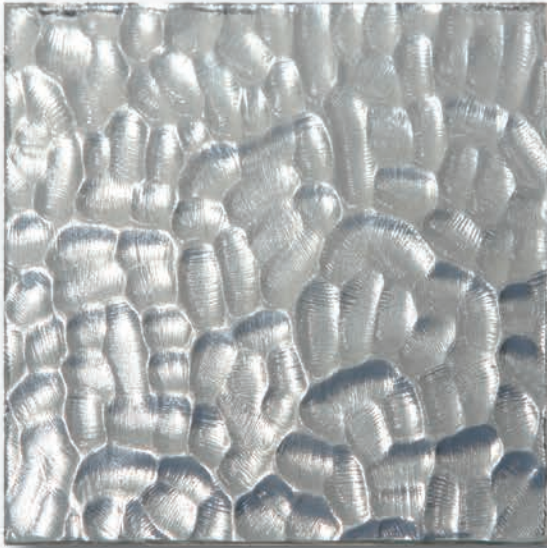

Model N°. 28134-M
5/32" (4mm) - Panel Size: 60" x 84"