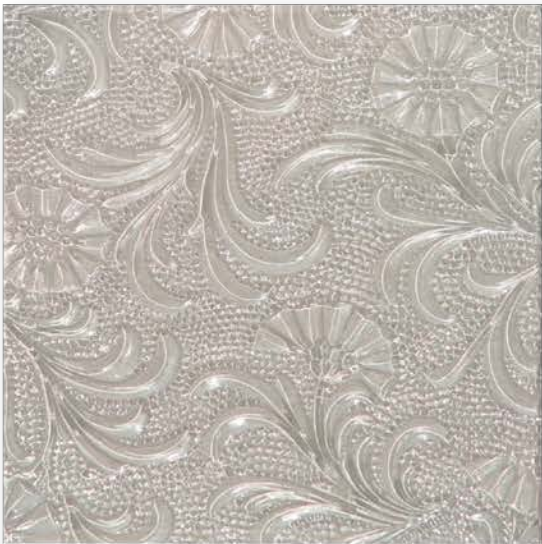

Model N°. 2844-C
5/32" (4mm) - Panel Size: 72" x 96"