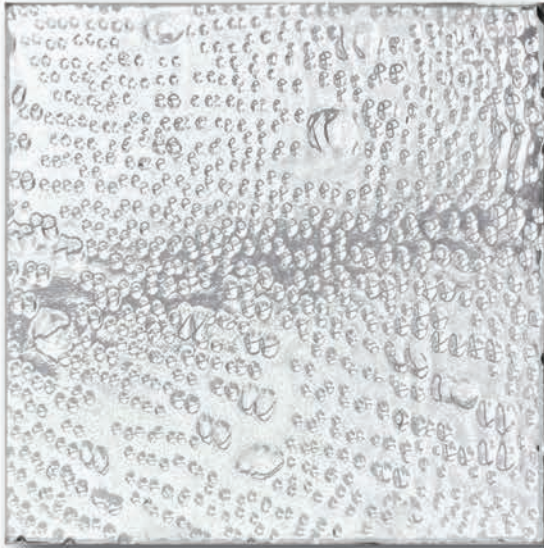

ADG
architectural
DECORATIVE GLASS

Textured Mirror Collection

At ADG, we know that great design is about more than just aesthetics, it's about creating spaces that inspire and endure.

That's why our textured glass collection made using exclusive decorative finishes is crafted to bring beauty, sustainability, and innovation to the market. Whether you're an architect, interior designer, custom home-builder or flat glass professional, our moisture-resistant mirror paint and nature-inspired textures offer stylish, practical solutions that will enhance any space. From luxury renovations to new builds, our grout-free glass surfaces and ceramic frit printed enclosures create seamless designs that balance privacy, light, and durability, even in humid environments.

Connie Horner
CEO | Product Designer
1.813.765.0046

Model N°. 2834-M
3/16" (5mm) - Panel Size: 72" x 96"

Model N°. 2879-M
5/32" (4mm) - Panel Size: 72" x 126"

Model N°. 2829-M
3/16" (5mm) - Panel Size: 72" x 96"

Model N°. 28100-M
5/32" (4mm) - Panel Size: 72" x 96"

Model N°. 2847-M
5/32" (4mm) - Panel Size: 52" x 84"

Model N°. 28116-M
5/32" (4mm) - Panel Size: 65" x 85"

Model N°. 28135-M
1/4" (6mm) - Panel Size: 72" x 84"