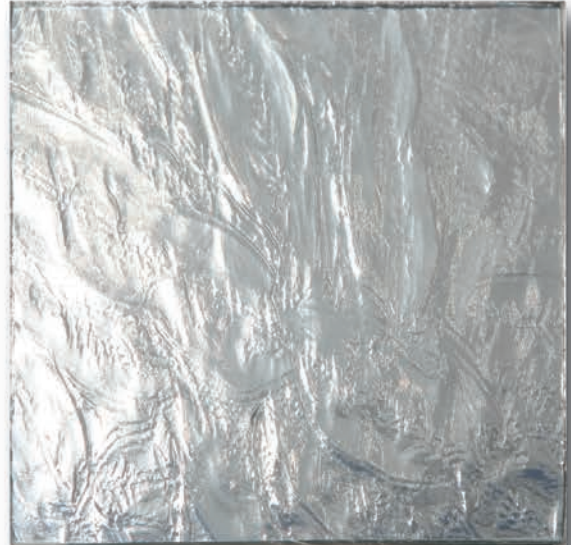

Model N°. 28100-M
5/32" (4mm) - Panel Size: 72" x 96"