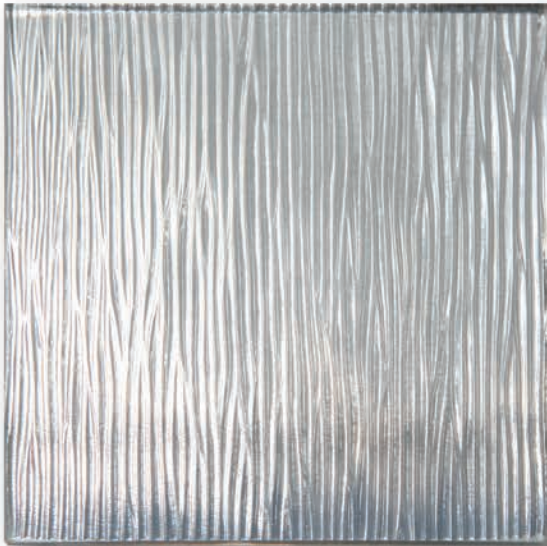

Model N°. 28126-M
3/16" (5mm) - Panel Size: 72" x 96"